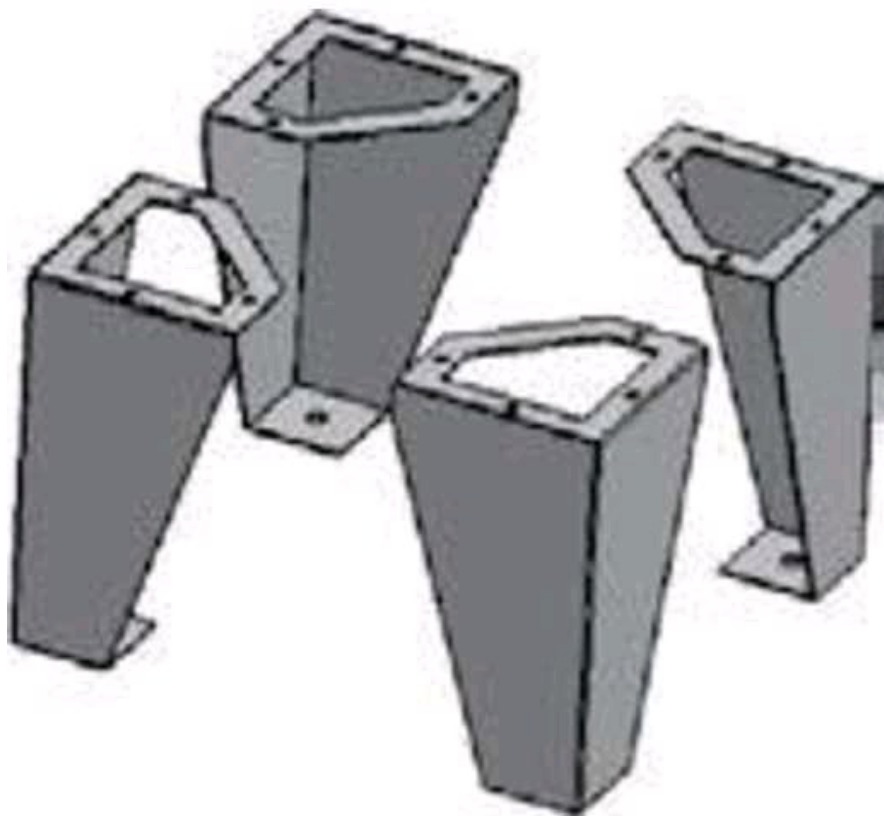

BATS LEG 12 SET

by CMC

Catalog ID: BATS LEG 12 SET

Turtle cabinet mounting kits

- Turtle Cabinet Leg Kits

Product Details

Dimensions

Length	12 in
--------	-------